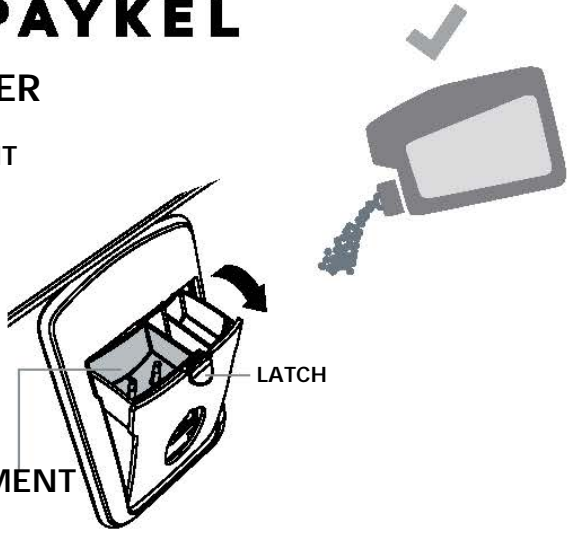

FISHER & PAYKEL

DISHWASHER DRAWER

ADDING POWDER DETERGENT

1. HALF FILL SMALL POWER COMPARTMENT

1. Half fill with Powder
2. Push on POWER
3. Select ECO or FAST
3. Push START